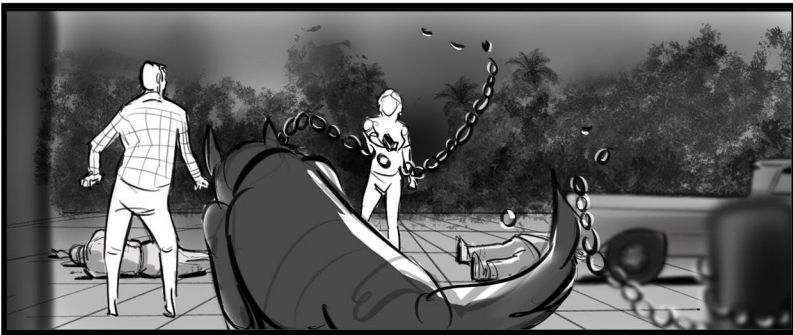

49

CHAIN BREAKS,
DOG BUSTS FREE

50

DOG RUNS AT BAD GUY

TDF - BAR FIGHT

51

REVERSE

CAM: HIP LEVEL